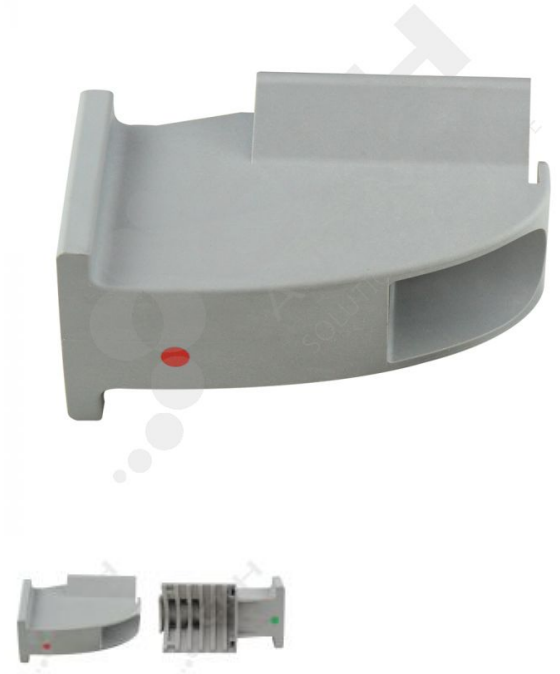

Fermod Wall Opening Guide Arm

PART No: F60221EMB

FEATURES

Fermod Wall Opening Guide Arm

Colour: Grey

Material: Nylon

CRH Australia Pty Ltd 1-3 Nelson Street Moorabbin VIC 3189 Australia t+61 3 9532 f+61 3 9532 2696