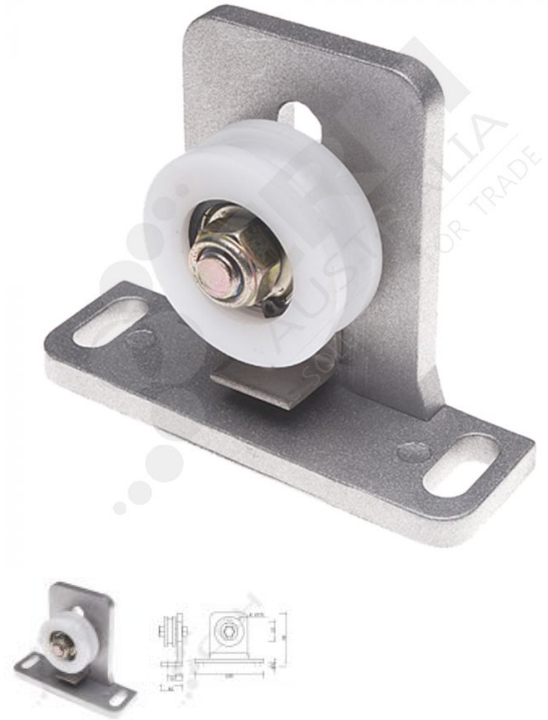

CRH Small Hanging Roller Assembly

PART No: A110

FEATURES

CRH Australia Pty Ltd 1-3 Nelson Street Moorabbin VIC 3189 Australia t+61 3 9532 f+61 3 9532 2696

info@crh.com.au

www.crh.com.au