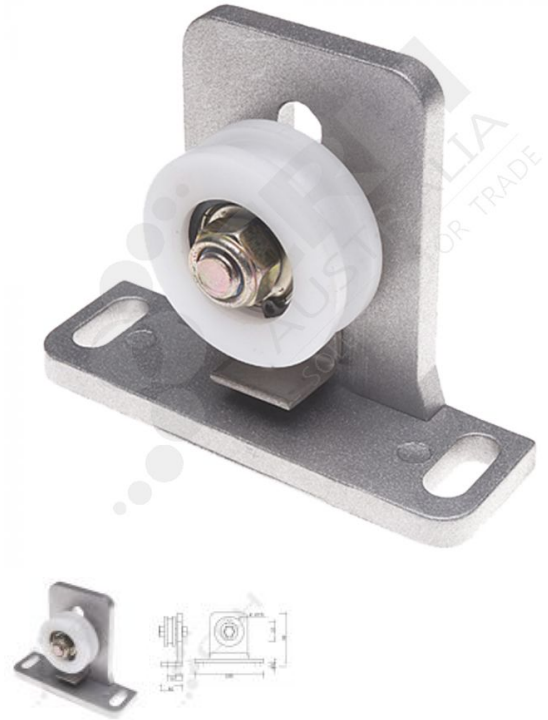

# Small Top Mount Hanging Roller Assembly

PART No: A110 Series