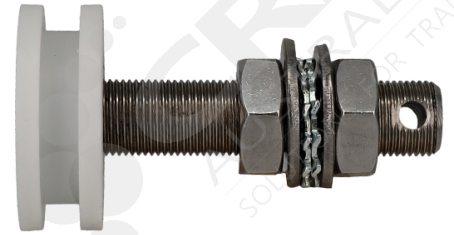

CRH 55mm Square Profile Wheel & Axle Assembly

PART No: A119

FEATURES

CRH 55mm Square Profile Wheel & 3/4 UNF S/S Axle Assembly. Suits CRH A120 Bracket Assembly & D TRACK aluminium rail.

Colour: White

Material: Delrin Wheel, Stainless Steel Components