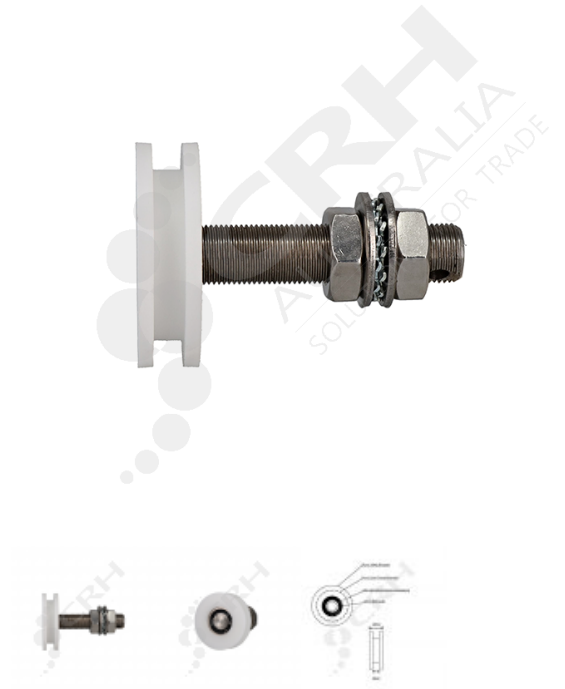

70mm Square Profile Delrin Wheel & S/S Axle Assembly

PART No: A118X

FEATURES

CRH 70mm Square Profile Wheel & S/S Axle Assembly. Suits CRH A120 Bracket Assembly & D TRACK aluminium rail.

Colour: White

Material: Delrin Wheel, Stainless Steel Components