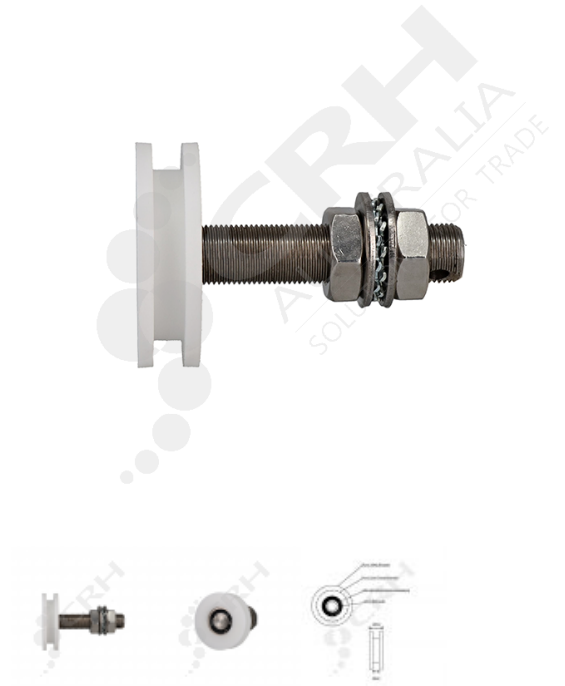

# 70mm Square Profile Delrin Wheel & S/S Axle Assembly

PART No: A118X

## FEATURES

CRH 70mm Square Profile Wheel & S/S Axle Assembly. Suits CRH A120 Bracket Assembly & D TRACK aluminium rail.

**Colour:** White

**Material:** Delrin Wheel, Stainless Steel Components

CRH Australia Pty Ltd 1-3 Nelson Street Moorabbin VIC 3189 Australia t+61 3 9532 f+61 3 9532 2696