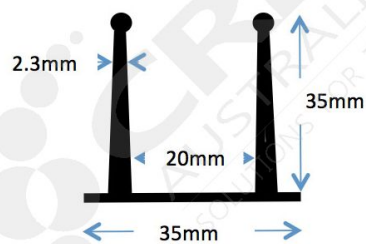

CRH Floor Gasket

PART No: W1229

FEATURES

CRH Floor Gasket, 35mmW x 35mmH, 6M Roll.

Colour: Black

CRH Australia Pty Ltd 1-3 Nelson Street Moorabbin VIC 3189 Australia t+61 3 9532 f+61 3 9532 2696

info@crh.com.au