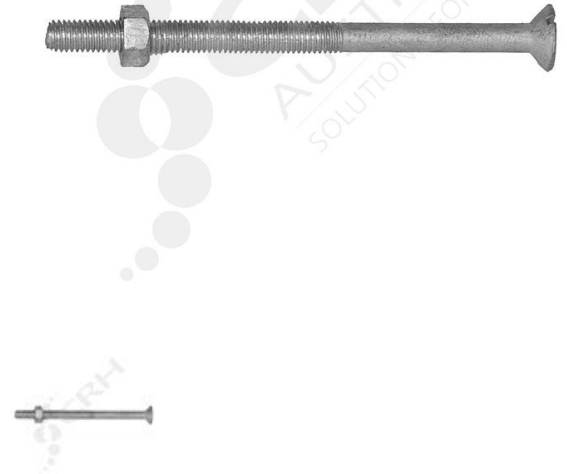

Track Bolt, M8 x 120mm

PART No: TB-120

FEATURES

Track Bolt, M8 x 120mm

Material: Galvanised

CRH Australia Pty Ltd 1-3 Nelson Street Moorabbin VIC 3189 Australia t+61 3 9532 f+61 3 9532 2696

info@crh.com.au

www.crh.com.au