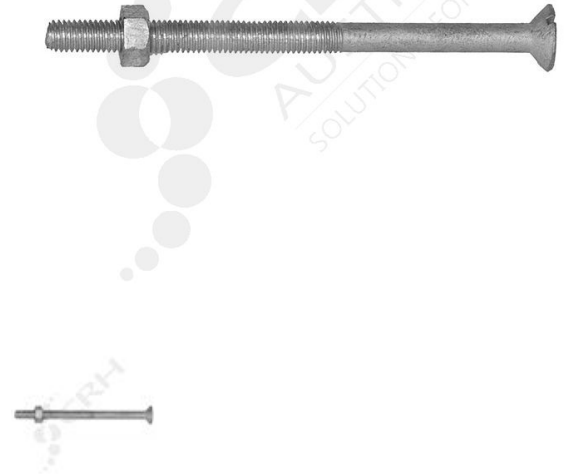

Track Bolt, M8 x 120mm

PART No: TB-120

FEATURES

Track Bolt, M8 x 120mm

Material: Galvanised

CRH Australia Pty Ltd 1-3 Nelson Street Moorabbin VIC 3189 Australia t+61 3 9532 f+61 3 9532 2696

info@crh.com.au

www.crh.com.au