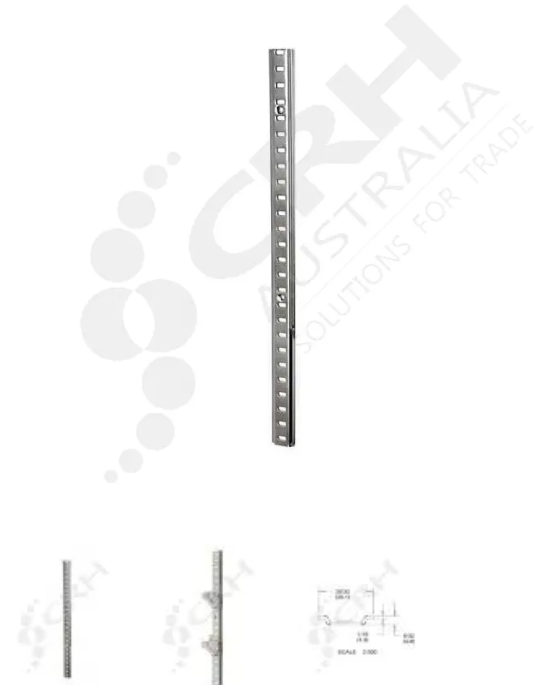

Kason Shelf Strip - 610mm

PART No: SSA2

FEATURES

Kason Shelf Strip - 610mm

Colour: Mill

Material: Aluminium

CRH Australia Pty Ltd 1-3 Nelson Street Moorabbin VIC 3189 Australia t+61 3 9532 f+61 3 9532 2696

info@crh.com.au