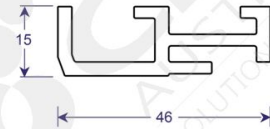

PVC Packer Profile

PART No: SA3

FEATURES

PVC Packer Profile - Black - 5000mm

IMPORTANT NOTE:

Due to Transport Length Surcharges, this item will be supplied in 2 x 2.5m Lengths

Colour: Black

Material: PVC

ADDITIONAL INFORMATION

A common profile used in the construction of insulated doors and door frames.