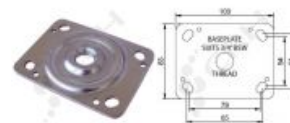

# Rectangular Mounting Plate, ZP, 109mm x 83mm, 3/4" BSW Thread Compatible With SKOPE Fridges.

PART No: R34MP

## FEATURES

Rectangular Mounting Plate, ZP, 109mm x 83mm, 3/4" BSW Thread Compatible With SKOPE Fridges.

**Colour:** Zinc

**Material:** Zinc plated

CRH Australia Pty Ltd 1-3 Nelson Street Moorabbin VIC 3189 Australia t+61 3 9532 f+61 3 9532 2696