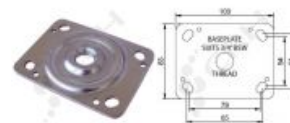

Rectangular Mounting Plate, ZP, 109mm x 83mm, 3/4" BSW Thread Compatible With SKOPE Fridges.

PART No: R34MP

FEATURES

Rectangular Mounting Plate, ZP, 109mm x 83mm, 3/4" BSW Thread Compatible With SKOPE Fridges.

Colour: Zinc

Material: Zinc plated