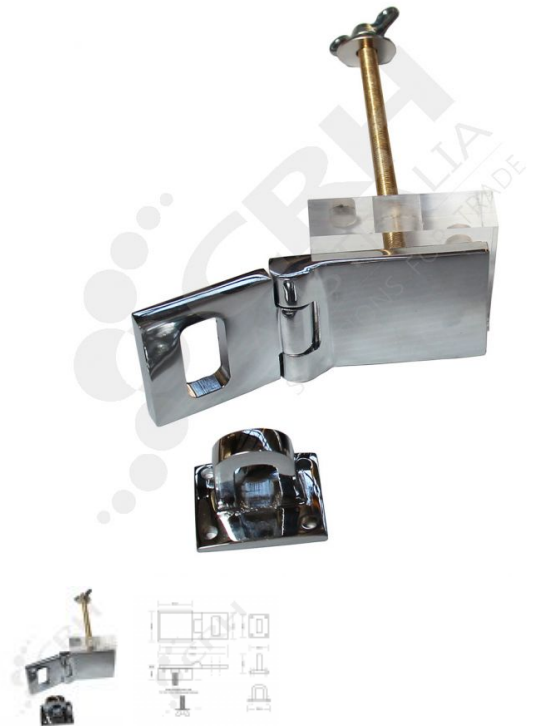

Hasp & Staple, 150mm Rod

PART No: L07-150

FEATURES

Hasp & Staple, 150mm 5/16" Rod

Colour: Chrome Plated

Material: Brass

CRH Australia Pty Ltd 1-3 Nelson Street Moorabbin VIC 3189 Australia t+61 3 9532 f+61 3 9532 2696