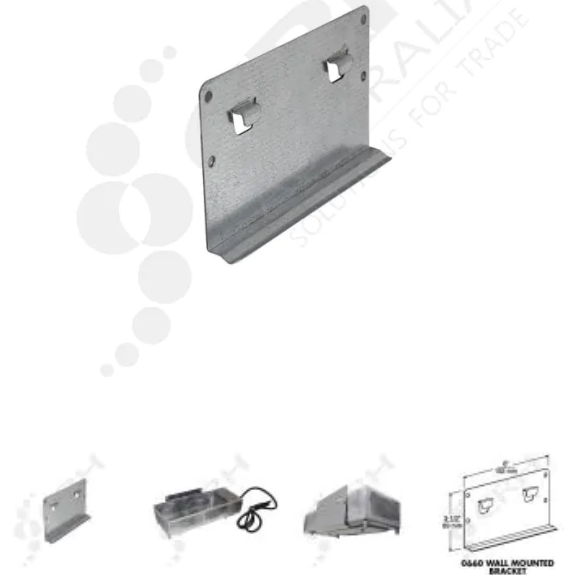

CRH-660 Wall Mounted Bracket

PART No: K660000064

FEATURES

Wall Mounted Bracket to support the CRH-660 Kason Condensate Evaporator Pan.

*Pan in picture not included.

Colour: Silver

Material: Zinc

CRH Australia Pty Ltd 1-3 Nelson Street Moorabbin VIC 3189 Australia t+61 3 9532 f+61 3 9532 2696