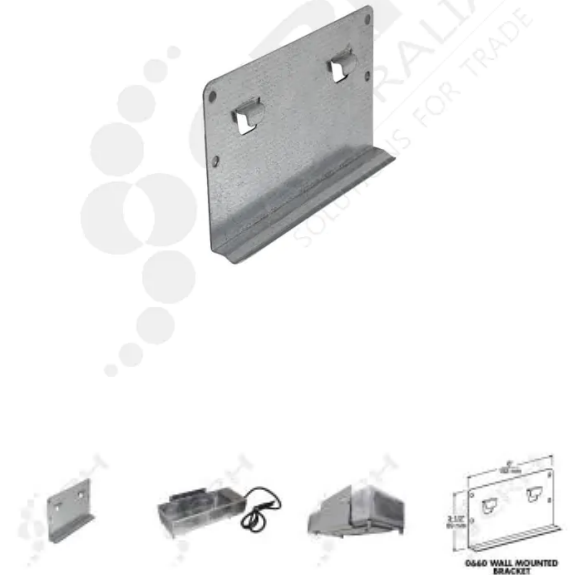

CRH-660 Wall Mounted Bracket

PART No: K660000064

FEATURES

Wall Mounted Bracket to support the CRH-660 Kason Condensate Evaporator Pan.

*Pan in picture not included.

Colour: Silver

Material: Zinc

CRH Australia Pty Ltd 1-3 Nelson Street Moorabbin VIC 3189 Australia t+61 3 9532 f+61 3 9532 2696