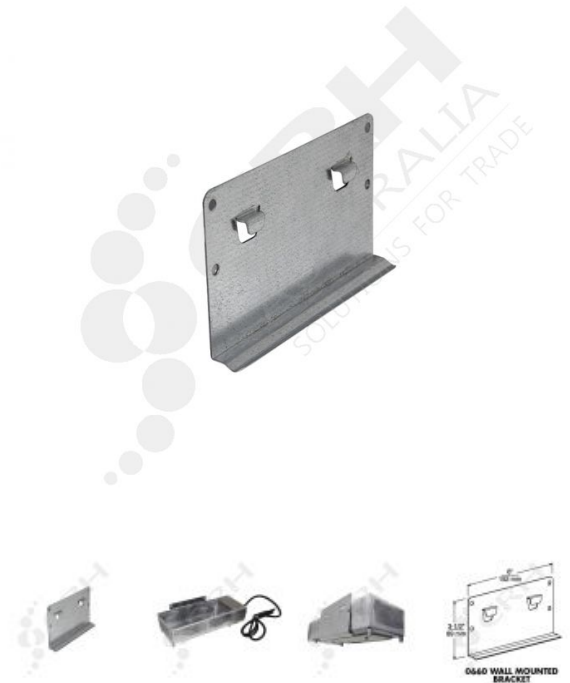

# CRH-660 Wall Mounted Bracket

PART No: K660000064

## FEATURES

Wall Mounted Bracket to support the CRH-660 Kason Condensate Evaporator Pan.

\*Pan in picture not included.

**Colour:** Silver

**Material:** Zinc

CRH Australia Pty Ltd 1-3 Nelson Street Moorabbin VIC 3189 Australia t+61 3 9532 f+61 3 9532 2696