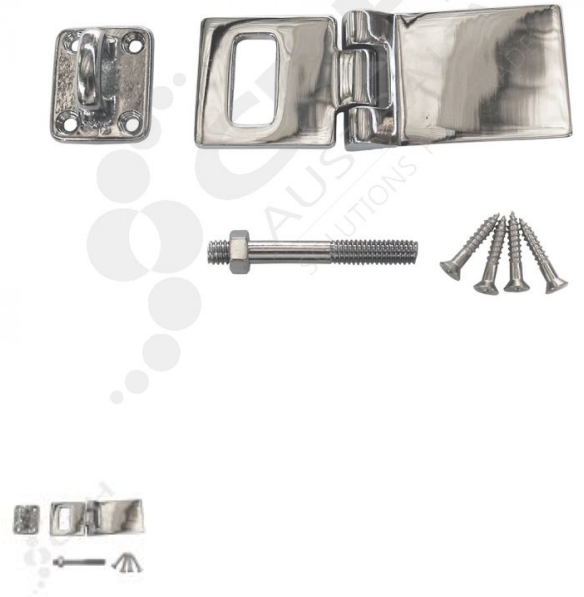

# Hasp & Staple - 55mm

PART No: H&S

## FEATURES

Hasp & Staple with 55mm Rod

**Colour:** Chrome Plated

CRH Australia Pty Ltd 1-3 Nelson Street Moorabbin VIC 3189 Australia t+61 3 9532 f+61 3 9532 2696

[info@crh.com.au](mailto:info@crh.com.au)