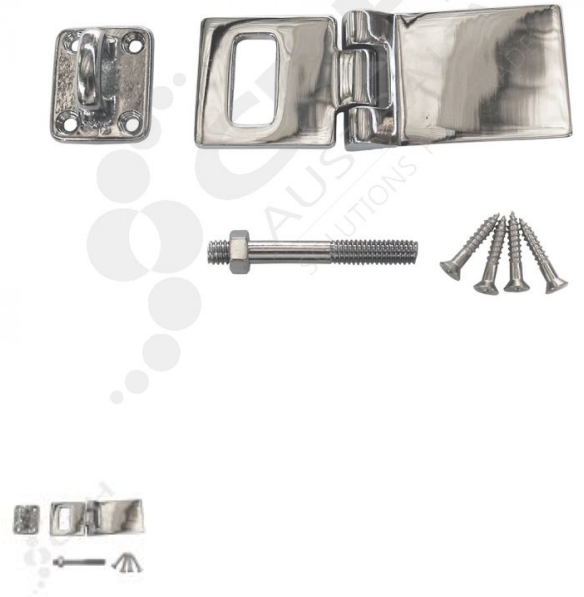

Hasp & Staple - 55mm

PART No: H&S

FEATURES

Hasp & Staple with 55mm Rod

Colour: Chrome Plated

CRH Australia Pty Ltd 1-3 Nelson Street Moorabbin VIC 3189 Australia t+61 3 9532 f+61 3 9532 2696

info@crh.com.au

www.crh.com.au