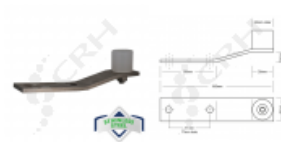

S/S Silless Door Guide

PART No: G09

FEATURES

S/S Silless Door Guide, 35mm diameter x 30mm high nylon wheel.

Material: Stainless Steel (304)

CRH Australia Pty Ltd 1-3 Nelson Street Moorabbin VIC 3189 Australia t+61 3 9532 f+61 3 9532 2696