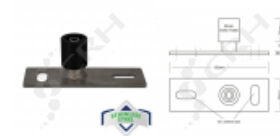

# G03 Stainless Steel H Type Door Guide

PART No: G03

## FEATURES

Stainless Steel 'H' Type Sliding Door Guide.

30mm Diameter Nylon Roller

**Material:** Stainless Steel (304)

CRH Australia Pty Ltd 1-3 Nelson Street Moorabbin VIC 3189 Australia t+61 3 9532 f+61 3 9532 2696