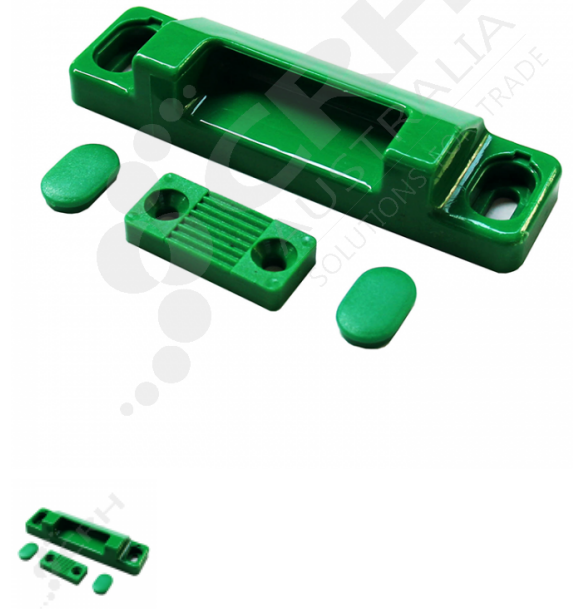

# Fermod F430/F431 Internal Strike

PART No: F60423

## FEATURES

Fermod 430/431 Series Internal Strike

**Colour:** Green

**Material:** PVC

CRH Australia Pty Ltd 1-3 Nelson Street Moorabbin VIC 3189 Australia t+61 3 9532 f+61 3 9532 2696

[info@crh.com.au](mailto:info@crh.com.au)