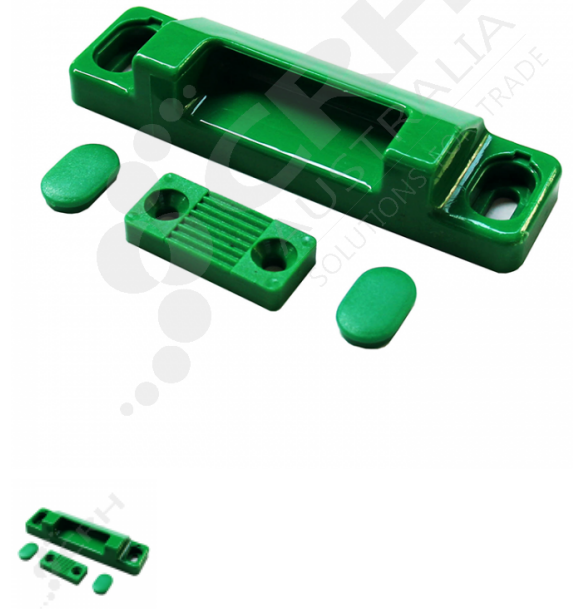

Fermod F430/F431 Internal Strike

PART No: F60423

FEATURES

Fermod 430/431 Series Internal Strike

Colour: Green

Material: PVC

CRH Australia Pty Ltd 1-3 Nelson Street Moorabbin VIC 3189 Australia t+61 3 9532 f+61 3 9532 2696

info@crh.com.au

www.crh.com.au