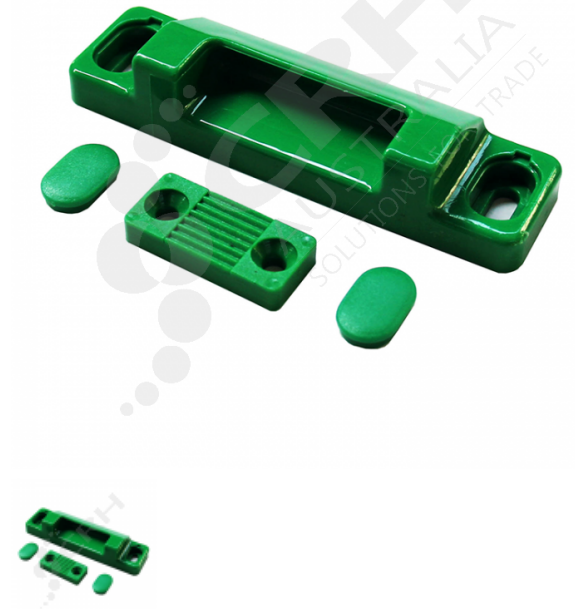

# Fermod F430/F431 Internal Strike

PART No: F60423

## FEATURES

Fermod 430/431 Series Internal Strike

**Colour:** Green

**Material:** PVC

CRH Australia Pty Ltd 1-3 Nelson Street Moorabbin VIC 3189 Australia t+61 3 9532 f+61 3 9532 2696

[info@crh.com.au](mailto:info@crh.com.au)