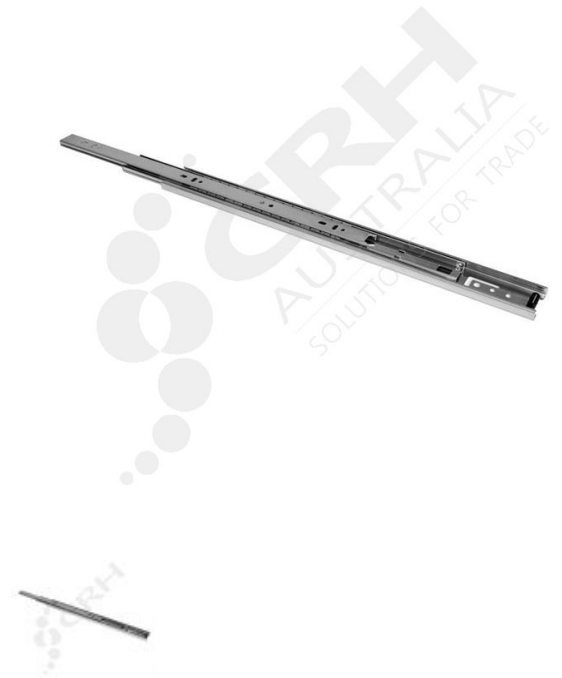

# CRH S/S Drawer Slide - 400mm

PART No: CS400SS

## FEATURES

CRH Drawer Slide (Pair) 202 S/S, 400mm

**Colour:** Mill

**Material:** Stainless Steel (202)

## ADDITIONAL INFORMATION

Double action S/S slides with simple drawer removal. Dimensions: 400mm x 45mm x 12mm. Weight Capacity: 45kg.

CRH Australia Pty Ltd 1-3 Nelson Street Moorabbin VIC 3189 Australia t+61 3 9532 f+61 3 9532 2696