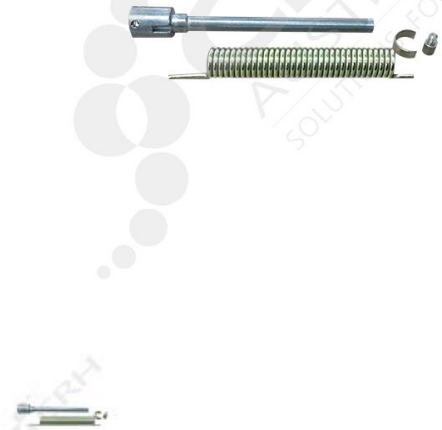

TORSION KIT TOP LH SMALL SET

PART No: BC-UDT02-00

FEATURES

TORSION KIT TOP LH SMALL SET

CRH Australia Pty Ltd 1-3 Nelson Street Moorabbin VIC 3189 Australia t+61 3 9532 f+61 3 9532 2696

info@crh.com.au

www.crh.com.au