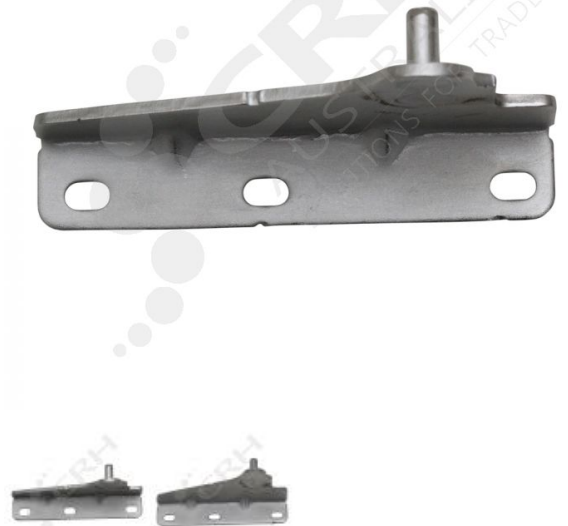

LH TOP HINGE

PART No: BC-DHG03-00

FEATURES

LH TOP HINGE

CRH Australia Pty Ltd 1-3 Nelson Street Moorabbin VIC 3189 Australia t+61 3 9532 f+61 3 9532 2696

info@crh.com.au

www.crh.com.au