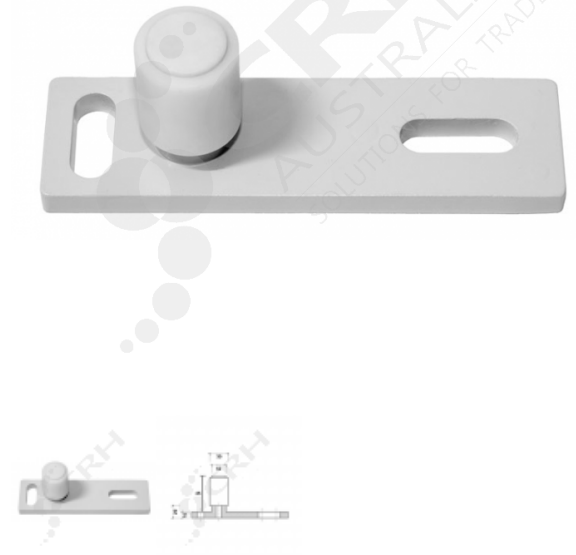

CRH 'H' Type Floor Guide, White

PART No: A280W

FEATURES

CRH 'H' Type Floor Guide, Surfmist White
35mm dia Roller

Colour: Surfmist White

Material: High Pressure Aluminium Die-Cast, Nylon Roller.

CRH Australia Pty Ltd 1-3 Nelson Street Moorabbin VIC 3189 Australia t+61 3 9532 f+61 3 9532 2696