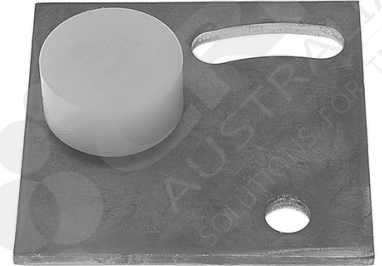

CRH Square Floor Guide

PART No: A260

FEATURES

CRH Square Floor Guide, S/S, 40mm Dia Roller

Material: Stainless Steel (304)

CRH Australia Pty Ltd 1-3 Nelson Street Moorabbin VIC 3189 Australia t+61 3 9532 f+61 3 9532 2696