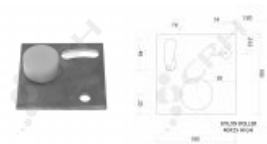

CRH Square Floor Guide

PART No: A260

FEATURES

CRH Square Floor Guide, S/S, 40mm Dia Roller

Material: Stainless Steel (304)

CRH Australia Pty Ltd 1-3 Nelson Street Moorabbin VIC 3189 Australia t+61 3 9532 f+61 3 9532 2696