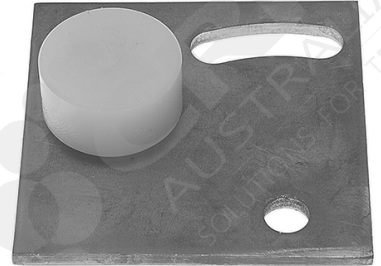

CRH Square Floor Guide

PART No: A260

FEATURES

CRH Square Floor Guide, S/S, 40mm Dia Roller

Material: Stainless Steel (304)

CRH Australia Pty Ltd 1-3 Nelson Street Moorabbin VIC 3189 Australia t+61 3 9532 f+61 3 9532 2696