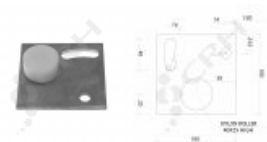

CRH Square Floor Guide

PART No: A260

FEATURES

CRH Square Floor Guide, S/S, 40mm Dia Roller

Material: Stainless Steel (304)

CRH Australia Pty Ltd 1-3 Nelson Street Moorabbin VIC 3189 Australia t+61 3 9532 f+61 3 9532 2696