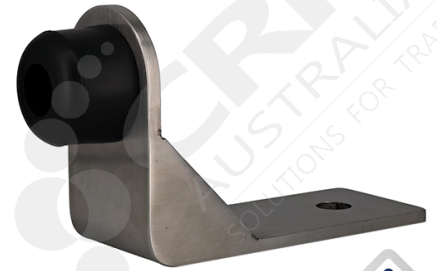

CRH Large Door Stop, S/S

PART No: A240SS

FEATURES

CRH Large Door Stop - Stainless Steel

Colour: Stainless steel

Material: Stainless Steel (304)

CRH Australia Pty Ltd 1-3 Nelson Street Moorabbin VIC 3189 Australia t+61 3 9532 f+61 3 9532 2696

info@crh.com.au

www.crh.com.au