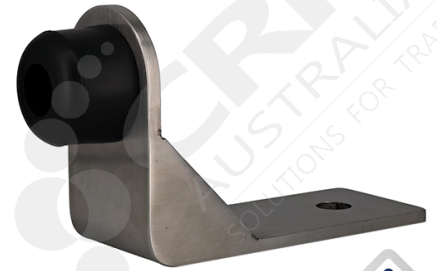

# CRH Large Door Stop, S/S

PART No: A240SS

## FEATURES

CRH Large Door Stop - Stainless Steel

**Colour:** Stainless steel

**Material:** Stainless Steel (304)

CRH Australia Pty Ltd 1-3 Nelson Street Moorabbin VIC 3189 Australia t+61 3 9532 f+61 3 9532 2696