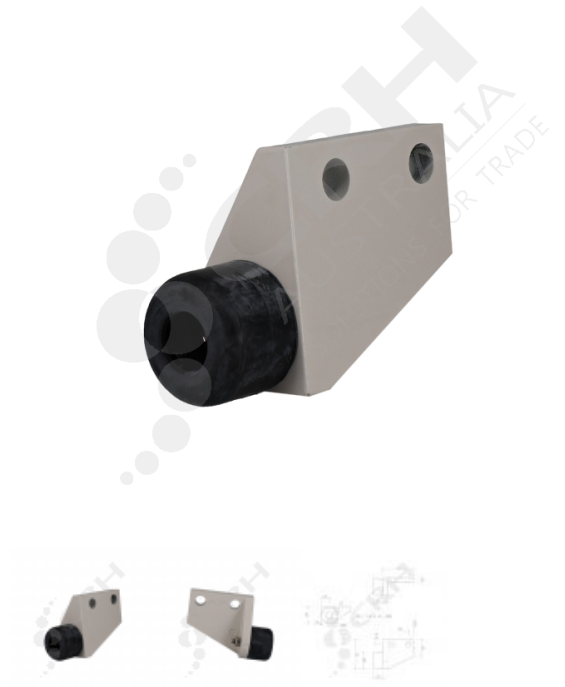

CRH Fixed Offset Stop, White - RH

PART No: A230WRH

FEATURES

CRH Fixed Offset Stop. Generally fitted to the right hand side of the sliding door track.

Colour: Surfmist White

Material: High Pressure Aluminium Die-Cast, Rubber Stop.