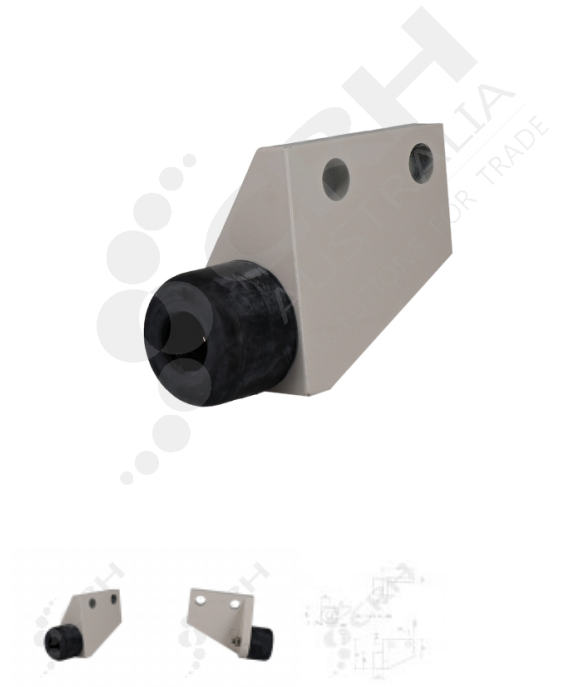

# CRH Fixed Offset Stop, White - RH

PART No: A230WRH

## FEATURES

CRH Fixed Offset Stop. Generally fitted to the right hand side of the sliding door track.

**Colour:** Surfmist White

**Material:** High Pressure Aluminium Die-Cast, Rubber Stop.

CRH Australia Pty Ltd 1-3 Nelson Street Moorabbin VIC 3189 Australia t+61 3 9532 f+61 3 9532 2696