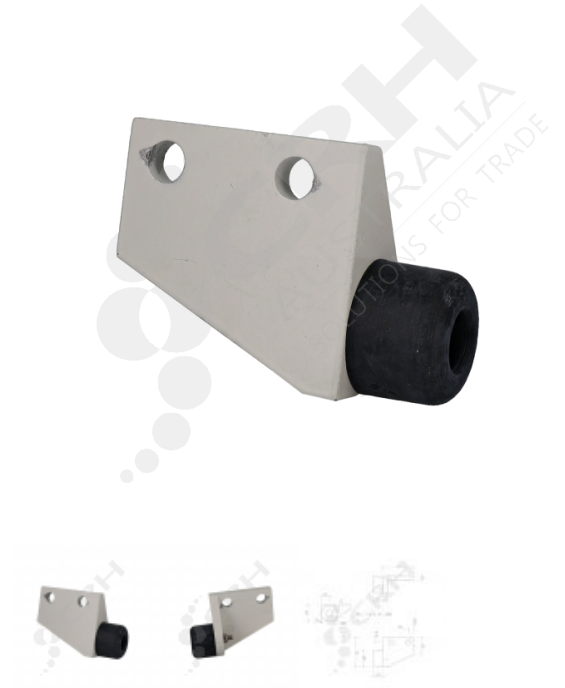

CRH Fixed Offset Stop, White - LH

PART No: A230WLH

FEATURES

CRH Fixed Offset Stop. Generally fitted to the left hand end of the sliding door track.

Colour: Surfmist White

Material: High Pressure Aluminium Die-Cast, Rubber Stop.