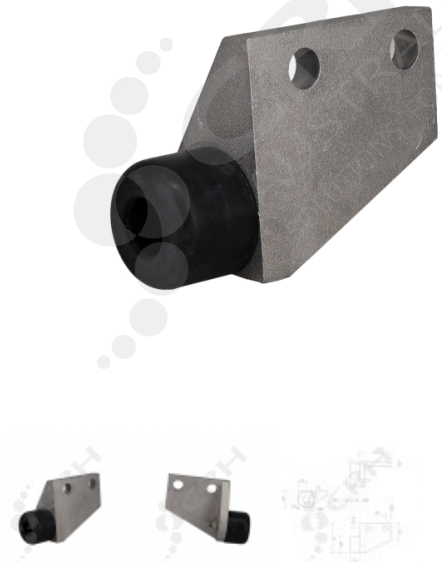

CRH Fixed Offset Stop, Grey - RH

PART No: A230GRH

FEATURES

CRH Fixed Offset Stop. Generally fitted to the right hand end of the sliding door track.

Colour: Grey

Material: High Pressure Aluminium Die-Cast, Rubber Stop.