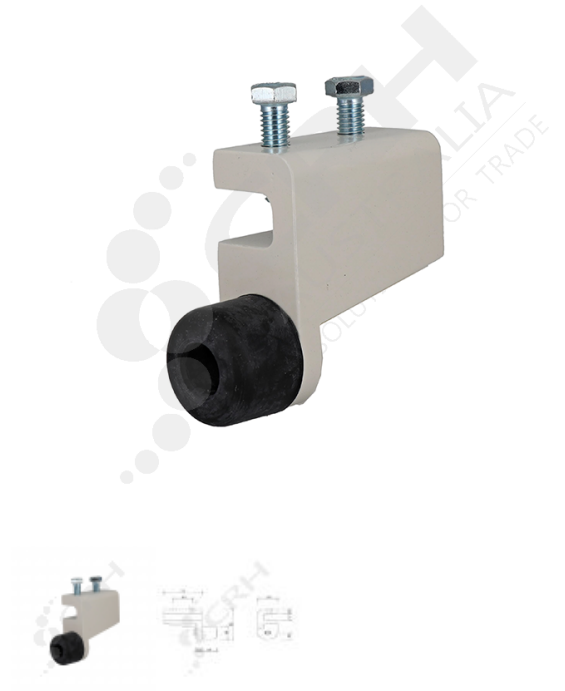

CRH Inline Adj Track Stop, White - RH

PART No: A225WRH

FEATURES

CRH Inline Adjustable Track Stop, Surfmist White - Right Hand

Colour: Surfmist White

Material: High Pressure Aluminium Die-Cast, Rubber Stop.