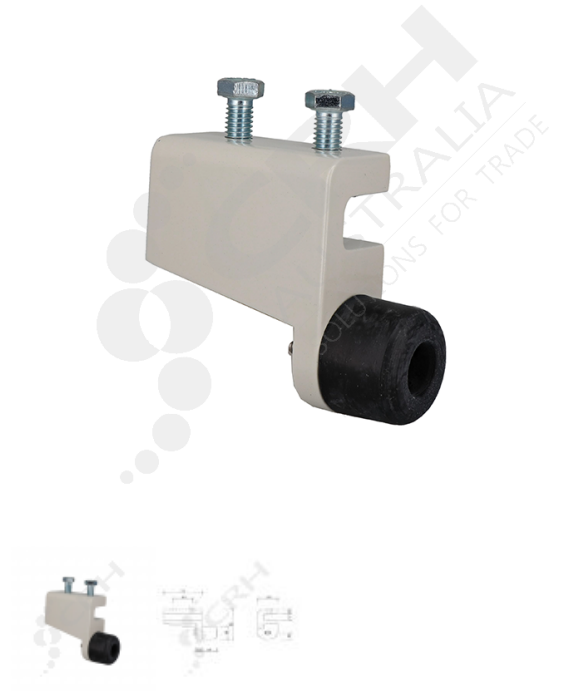

CRH Inline Adj Track Stop, White - LH

PART No: A225WLH

FEATURES

CRH Inline Adjustable Track Stop, Surfmist White - Left Hand

Colour: Surfmist White

Material: High Pressure Aluminium Die-Cast, Rubber Stop.

CRH Australia Pty Ltd 1-3 Nelson Street Moorabbin VIC 3189 Australia t+61 3 9532 f+61 3 9532 2696