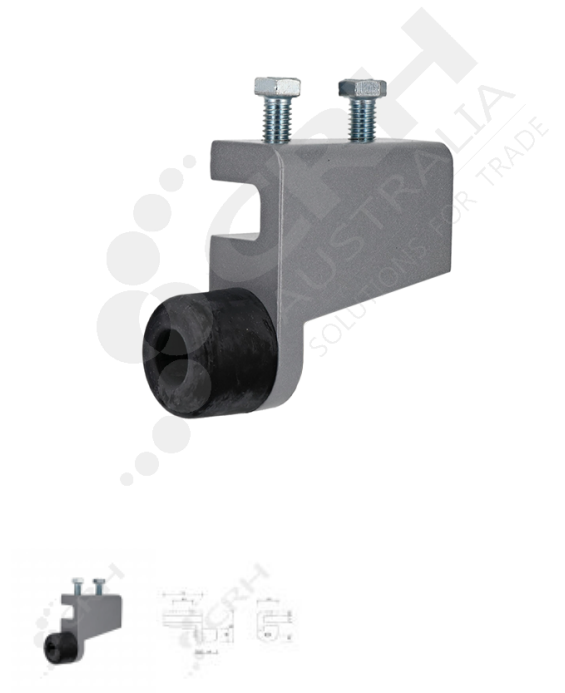

CRH Inline Adj Track Stop, Grey - RH

PART No: A225GRH

FEATURES

CRH Inline Adjustable Track Stop, Grey - Right Hand

Colour: Grey

Material: High Pressure Aluminium Die-Cast, Rubber Stop.

CRH Australia Pty Ltd 1-3 Nelson Street Moorabbin VIC 3189 Australia t+61 3 9532 f+61 3 9532 2696