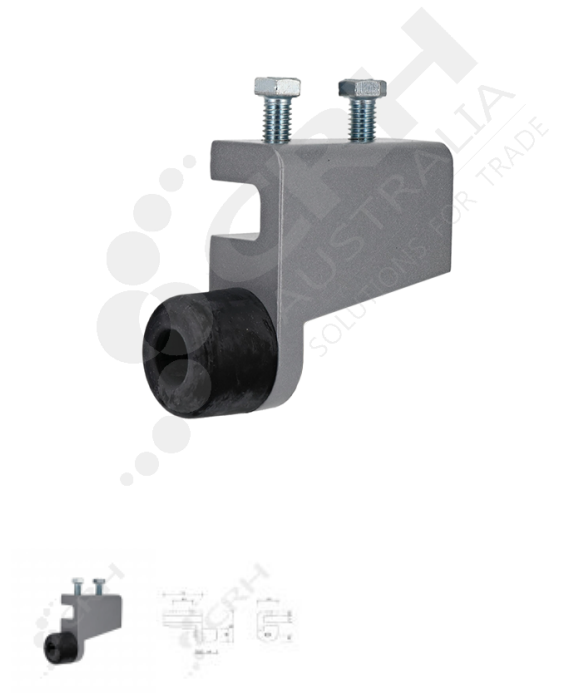

# CRH Inline Adj Track Stop, Grey - RH

PART No: A225GRH

---

## FEATURES

CRH Inline Adjustable Track Stop, Grey - Right Hand

**Colour:** Grey

**Material:** High Pressure Aluminium Die-Cast, Rubber Stop.

CRH Australia Pty Ltd 1-3 Nelson Street Moorabbin VIC 3189 Australia t+61 3 9532 f+61 3 9532 2696