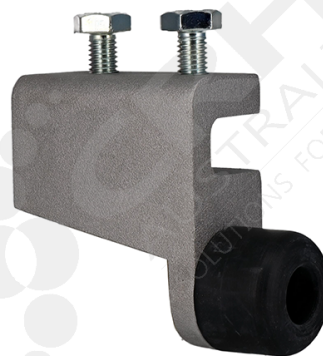

CRH Inline Adj Track Stop, Grey - LH

PART No: A225GLH

FEATURES

CRH Inline Adjustable Track Stop, Grey - Left Hand

Colour: Grey

Material: High Pressure Aluminium Die-Cast, Rubber Stop.

CRH Australia Pty Ltd 1-3 Nelson Street Moorabbin VIC 3189 Australia t+61 3 9532 f+61 3 9532 2696