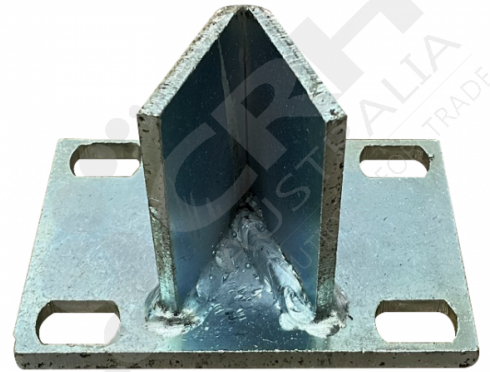

CRH Locator

PART No: A212

FEATURES

CRH Sliding Door Locator - Mill Finish

Material: Zinc plated

CRH Australia Pty Ltd 1-3 Nelson Street Moorabbin VIC 3189 Australia t+61 3 9532 f+61 3 9532 2696

info@crh.com.au