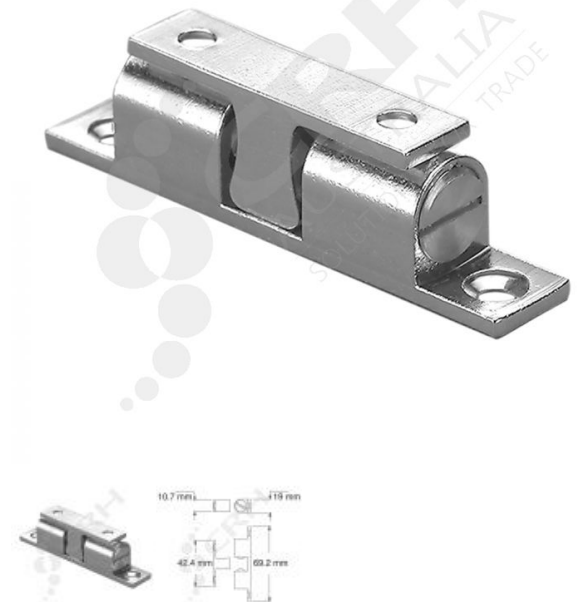

# Kason Door Catch - 70mm

PART No: 7315-302

## FEATURES

Kason Flush Mount Door Catch - 70mm

**Material:** Brass, Nickel Plated, SS Balls

## ADDITIONAL INFORMATION

HD, 4-way Adjustable spring loaded ball tension

CRH Australia Pty Ltd 1-3 Nelson Street Moorabbin VIC 3189 Australia t+61 3 9532 f+61 3 9532 2696

[info@crh.com.au](mailto:info@crh.com.au)