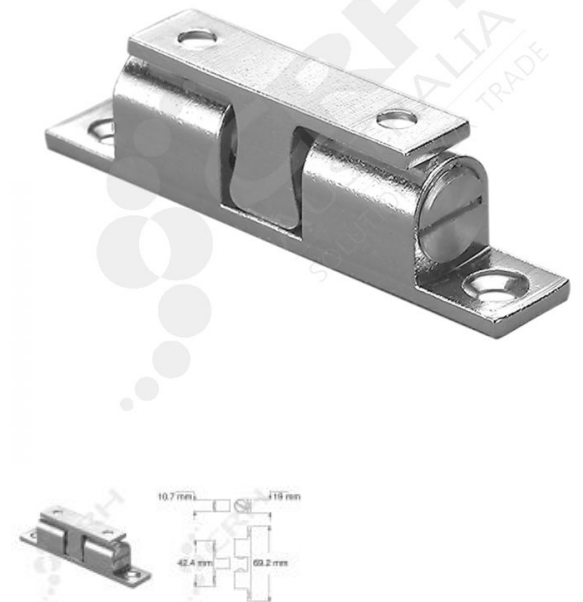

# Kason Door Catch - 70mm

PART No: 7315-302

## FEATURES

Kason Flush Mount Door Catch - 70mm

**Material:** Brass, Nickel Plated, SS Balls

## ADDITIONAL INFORMATION

HD, 4-way Adjustable spring loaded ball tension

CRH Australia Pty Ltd 1-3 Nelson Street Moorabbin VIC 3189 Australia t+61 3 9532 f+61 3 9532 2696

info@crh.com.au

www.crh.com.au