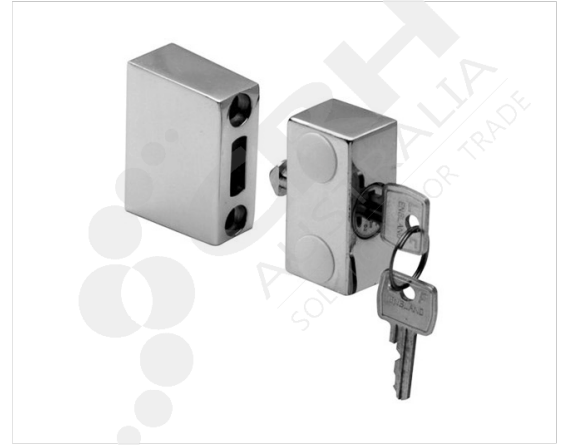

# Kason Block Lock - Chrome

PART No: 100SL

## FEATURES

Kason Block Lock - Keyed Alike Chrome Plated

- Four-Disc cylinder for extra security.
- Durable, Highly polished chrome finish.
- Easy installation on new or existing doors.
- Vertical and Horizontal adjustments.
- Compatible with Glass and most other Doors.
- Black Plastic mounting hole covers included.

**Colour:** Chrome

**Material:** Zamak Body with stainless steel cylinder face.

## ADDITIONAL INFORMATION

Four disc cylinder. Perfect for under-bar & bottle fridge hinged doors.

CRH Australia Pty Ltd 1-3 Nelson Street Moorabbin VIC 3189 Australia t+61 3 9532 f+61 3 9532 2696

[info@crh.com.au](mailto:info@crh.com.au)