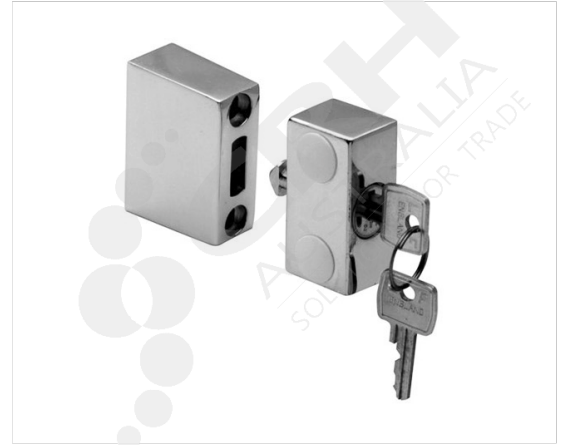

Kason Block Lock - Chrome

PART No: 100SL

FEATURES

Kason Block Lock - Keyed Alike Chrome Plated

- Four-Disc cylinder for extra security.
- Durable, Highly polished chrome finish.
- Easy installation on new or existing doors.
- Vertical and Horizontal adjustments.
- Compatible with Glass and most other Doors.
- Black Plastic mounting hole covers included.

Colour: Chrome

Material: Zamak Body with stainless steel cylinder face.

ADDITIONAL INFORMATION

Four disc cylinder. Perfect for under-bar & bottle fridge hinged doors.

CRH Australia Pty Ltd 1-3 Nelson Street Moorabbin VIC 3189 Australia t+61 3 9532 f+61 3 9532 2696