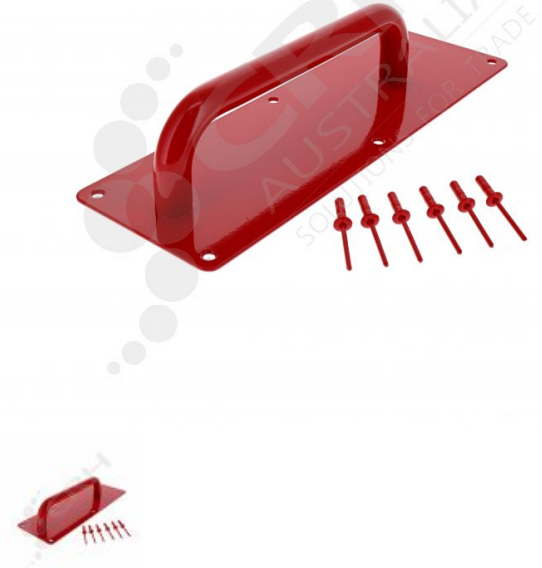

Food Safe Tubular Handle - Red

PART No: H01X-FSR

FEATURES

Colour-coded food safe door handle to help prevent food cross-contamination in commercial kitchens. CRH Tubular Pull Handle - 100mm x 300mm x 2mm fixing plate with 19mm OD x 200mm tubular handle.

Includes powder-coated fixing Rivets.

CRH Australia Pty Ltd 1-3 Nelson Street Moorabbin VIC 3189 Australia t+61 3 9532 f+61 3 9532 2696

info@crh.com.au

www.crh.com.au