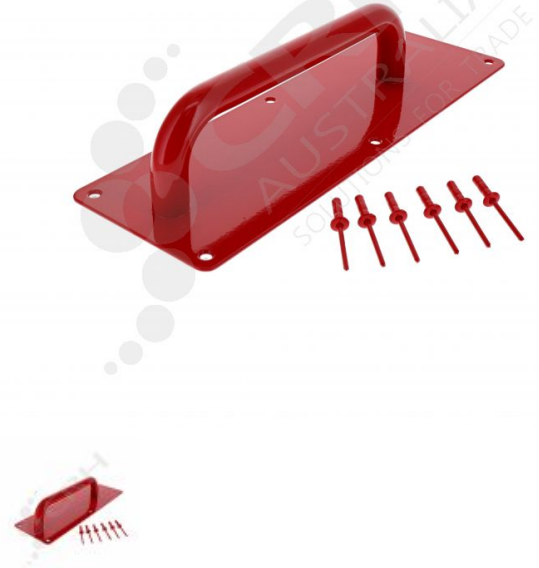

Food Safe Tubular Handle - Red

PART No: H01X-FSR

FEATURES

Colour-coded food safe door handle to help prevent food cross-contamination in commercial kitchens. CRH Tubular Pull Handle - 100mm x 300mm x 2mm fixing plate with 19mm OD x 200mm tubular handle.

Includes powder-coated fixing Rivets.

CRH Australia Pty Ltd 1-3 Nelson Street Moorabbin VIC 3189 Australia t+61 3 9532 f+61 3 9532 2696

info@crh.com.au

www.crh.com.au