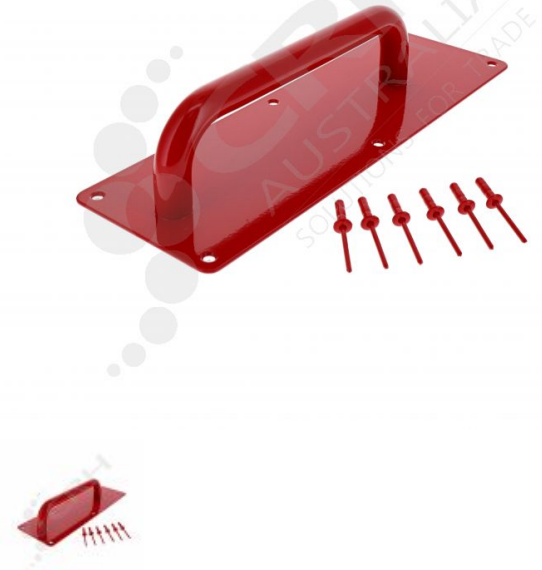

Food Safe Tubular Handle - Red

PART No: H01X-FSR

FEATURES

Colour-coded food safe door handle to help prevent food cross-contamination in commercial kitchens. CRH Tubular Pull Handle - 100mm x 300mm x 2mm fixing plate with 19mm OD x 200mm tubular handle.

Includes powder-coated fixing Rivets.

CRH Australia Pty Ltd 1-3 Nelson Street Moorabbin VIC 3189 Australia t+61 3 9532 f+61 3 9532 2696

info@crh.com.au

www.crh.com.au