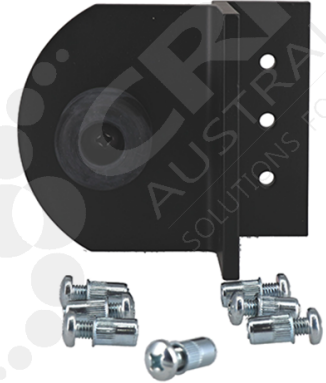

CRH Stop & Open Bracket Kit

PART No: CRH-SSSB2K

FEATURES

CRH Stop & Open Bracket - Black - with Fasteners

Colour: Black

Material: Aluminium

ADDITIONAL INFORMATION

Includes Riv Nuts & M6 Metal Threads. Suits CRH130 Series Frame.