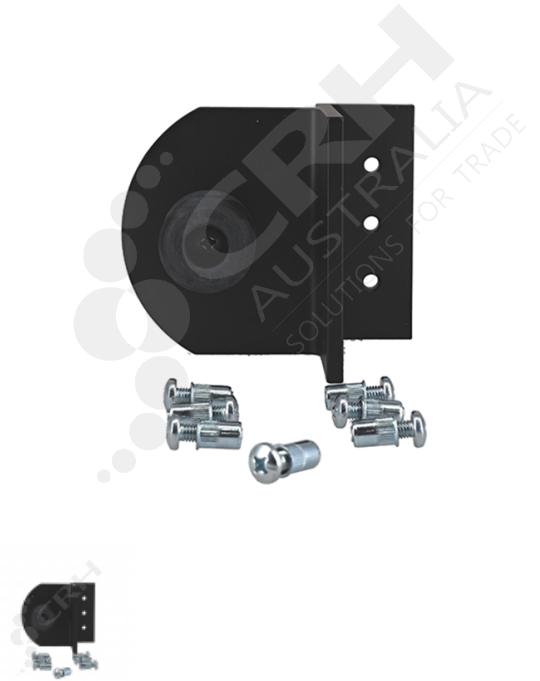

CRH Stop & Open Bracket Kit

PART No: CRH-SSSB2K

FEATURES

CRH Stop & Open Bracket - Black - with Fasteners

Colour: Black

Material: Aluminium

ADDITIONAL INFORMATION

Includes Riv Nuts & M6 Metal Threads. Suits CRH130 Series Frame.