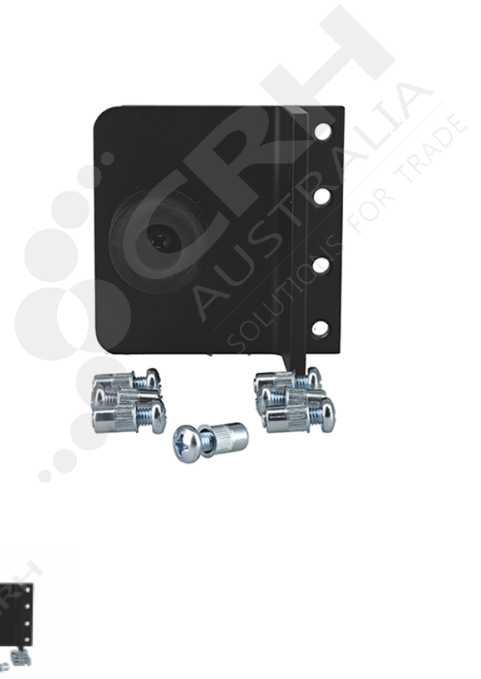

CRH Stop & Open Bracket Kit

PART No: CRH-SSSB1K

FEATURES

CRH Stop & Open Bracket - Black - with Fasteners

Colour: Black

Material: Aluminium

ADDITIONAL INFORMATION

Includes Riv Nuts & M6 Metal Threads. Suits CRH 90 Series Frame.