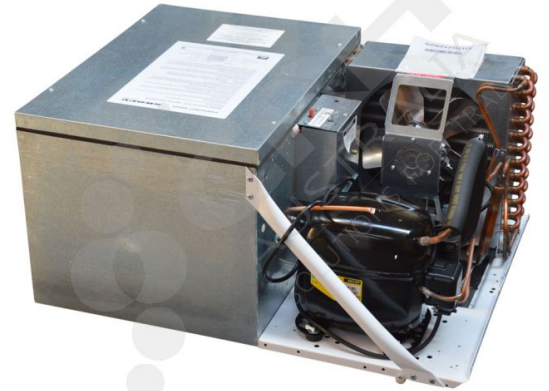

Unit PG250/400/550/500/800 PRP/PIZA

PART No: UE61FED-114ICP

FEATURES

Please Note
Image may differ from actual product