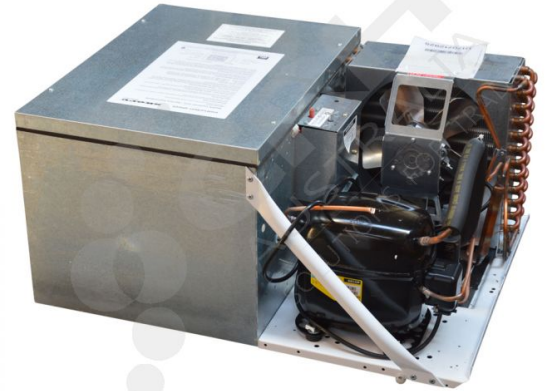

Unit PG250/400/550/500/800 PRP/PIZA

PART No: UE61FED-114ICP

FEATURES

Please Note
Image may differ from actual product

CRH Australia Pty Ltd 1-3 Nelson Street Moorabbin VIC 3189 Australia t+61 3 9532 f+61 3 9532 2696