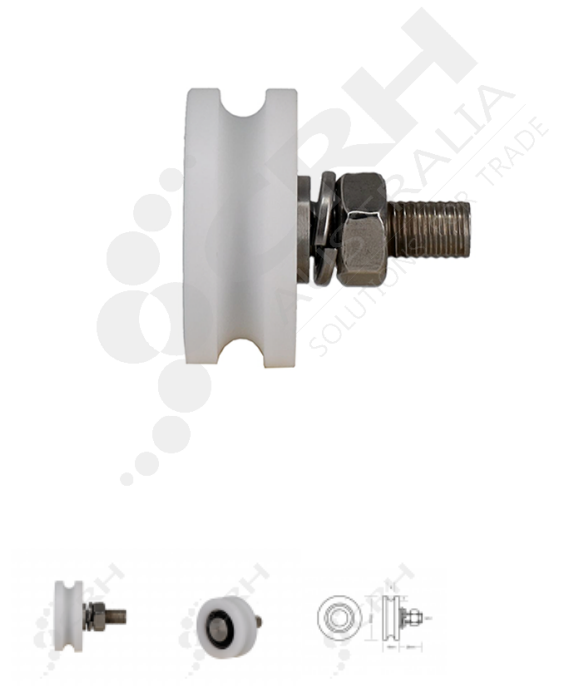

Wheel and Axel Assembly - 50mm Wheel

PART No: W12

FEATURES

Stainless steel, offset axle and nut with an Australian made 50mm Delrin wheel and 12mm bearing

Colour: White

Material: Stainless Steel Axle, Delrin Wheel